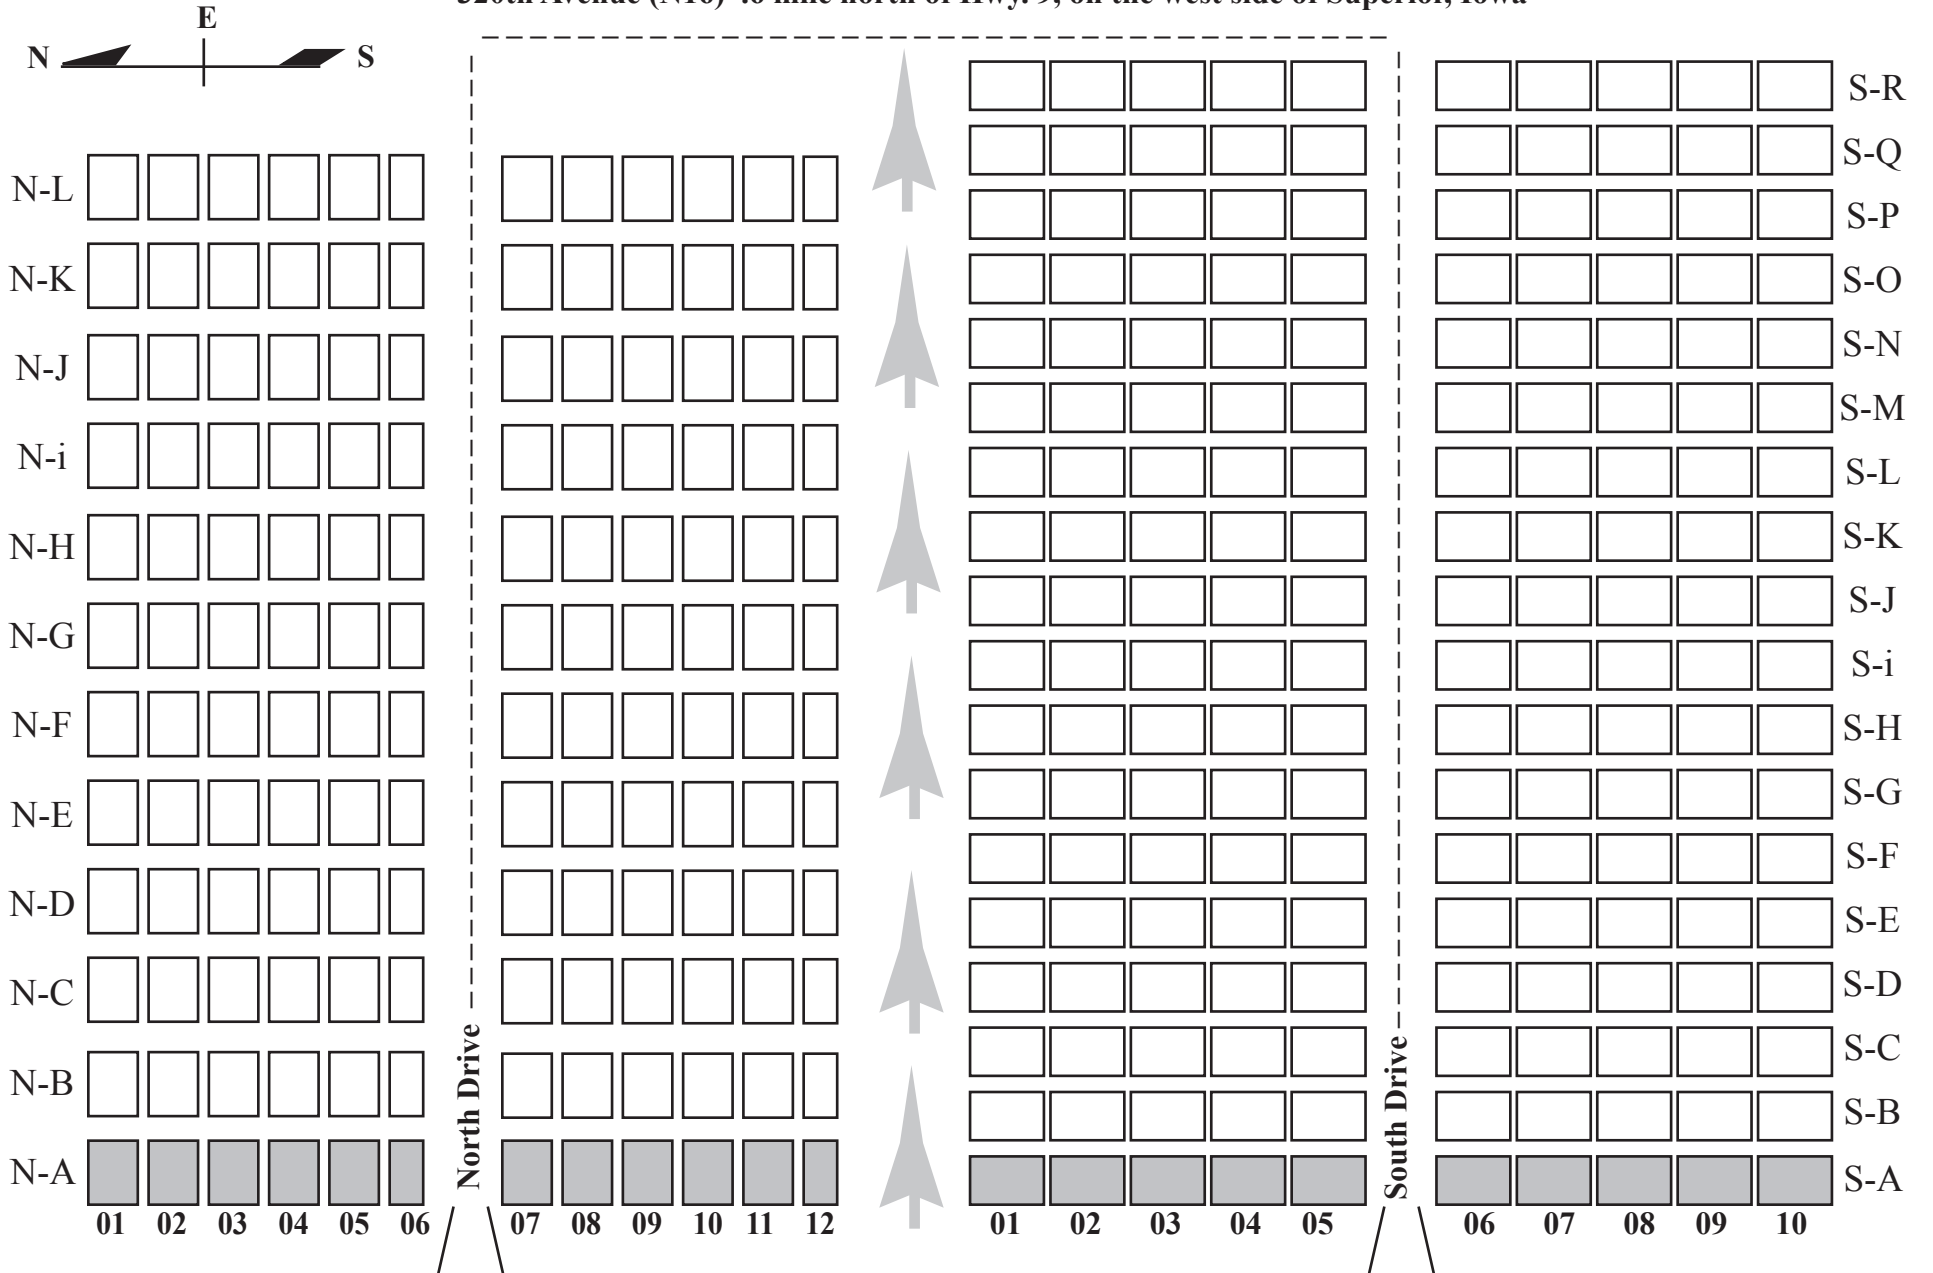

# Superior Cemetery (SUP)

320th Avenue (N16) .6 mile north of Hwy. 9, on the west side of Superior, Iowa

**NORTH LOT Sample** 1 2 3 4

**SOUTH LOT Sample** 1 2 3 4 5 6