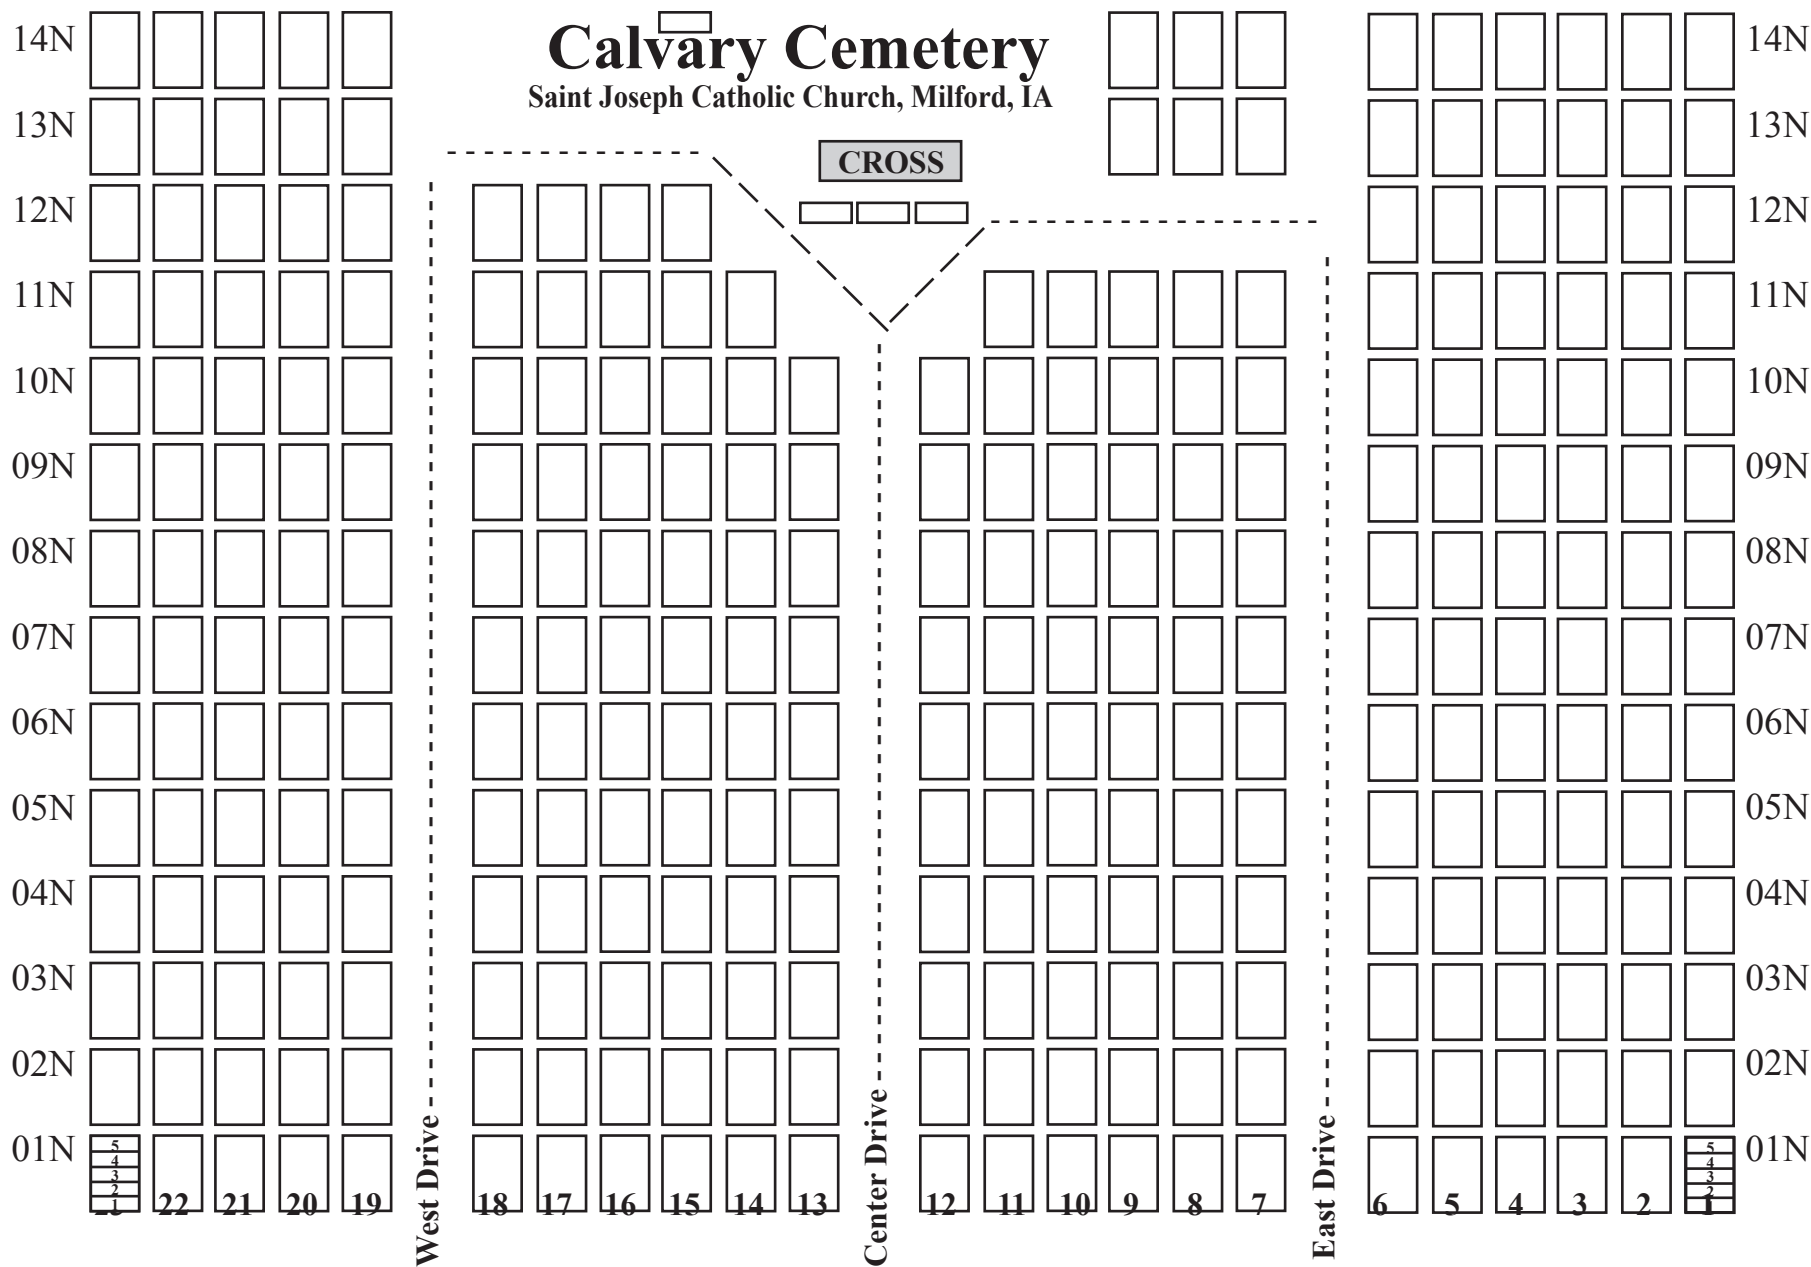

Calvary Cemetery

Saint Joseph Catholic Church, Milford, IA

225th Street (Take 6th Street West) Milford